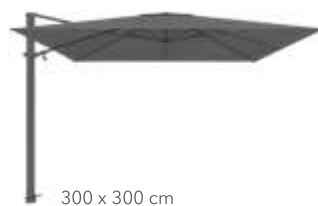

Free pole frame, powder coated aluminium.
Canopy is weatherproof and colour resistant.
Tilt in height, left and right, rotation 360°.

ANTEGO

ANTEGO

max. 39 km/h, 24 mph

UFANT FRAME

	A01 white		A02 silver*
	A03 linen		A11 taupe
	A12 alu teak		A14 lava NEW
	A30 anthracite		A32 black

* only available in 300 x 300 cm

UCANT CANOPY

	C001 natural			C010 latte	
	C101 cloud			C106 gris nature	
	C204 night			C208 black	
	C211 steel			C212 gasoline NEW	
	C301 taupe			C304 walnut	
	C402 tangerine			C409 brick	
	C417 jeans			C424 spinach	

Free pick: other fabrics on demand

UB BASE

	ANT-125-B03 / B32 concrete base
	ANT-125CA-G04 silk grey granite
OPTIONAL	ANT-EW60-G04 silk grey granite tiles
	ANT-125-G13 sandstone
	ANT-125-G32 black granite

IGB-FP-5G-MEDIUM in ground base

OGB-FP-5G-MEDIUM on ground base

UP COVER

ANT-M-X75 grey

UA ACCESSORIES

LUN-LED02 Luna LED light

	300 X 200 CM	300 X 300 CM	Ø 350 CM
	33 kg - 72.8 lbs nett excl. base	34 kg - 75 lbs nett excl. base	35 kg - 77.1 lbs nett excl. base
A	275 cm - 108.3"	375 cm - 147.6"	427 cm - 168.1"
B	203 cm - 79.9"	203 cm - 79.9"	188 cm - 74"
C	262 cm - 103.1"	262 cm - 103.1"	261 cm - 102.8"
D	280 cm - 110"	355 cm - 139.8"	441 cm - 173.6"
E	130 cm - 51.2"	130 cm - 51.2"	130 cm - 51.2"
F	300 cm - 118.1"	300 cm - 118.1"	375 cm - 92.5"