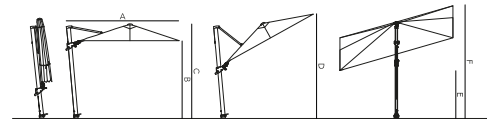

AZORE

UPDATED with base plate

Free pole frame, powder coated aluminium.
Canopy is weatherproof and colour resistant.
Tilt in height, left and right, rotation 360°.

AZORE fully assembled (excl. base)

max. 27 km/h, 17 mph

UMAZO FRAME & CANOPY

		A01C101 white & cloud
		A30C204 anthracite & night
		A32C208 black & black

UB BASE

	AZO-125CA-G04 azore
--	---------------------

IGB-AZO-4G-MEDIUM in ground base

OGB-AZO-4G-MEDIUM on ground base

UP COVER

AZO-M-X75 grey

UA ACCESSORIES

LUN-LED02 Luna LED light

300 X 300 CM

	27 kg - 59.5 lbs nett excl. base
A	375 cm - 147.6"
B	203 cm - 79.9"
C	262 cm - 103.1"
D	355 cm - 139.8"
E	130 cm - 51.2"
F	300 cm - 118.1"

300 x 300 cm

AZORE 300 x 300 cm A32 black C208 black - NATURE dining with LEWIS armchairs

AZORE

Azore is a free pole umbrella that provides protection on all sunny days. Tilt the umbrella in height with a self-locking tooth belt system at the back of its pole or tilt left and right by means of the crank handle.