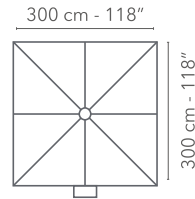

AZORE

UPDATED with base plate

Free pole frame, powder coated aluminium.
Canopy is weatherproof and colour resistant.
Tilt in height, left and right, rotation 360°.

AZORE fully assembled (excl. base)

max. 27 km/h, 17 mph

UP COVER

AZO-M-X75 grey

UA ACCESSORIES

LUN-LED02 Luna LED light

300 X 300 CM

	27 kg - 59.5 lbs nett excl. base
A	375 cm - 147.6"
B	203 cm - 79.9"
C	262 cm - 103.1"
D	355 cm - 139.8"
E	130 cm - 51.2"
F	300 cm - 118.1"