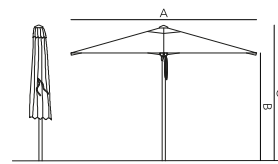

CUBA

Mid pole frame, eucalyptus wood.
Canopy is weatherproof and colour resistant.
Diameter of the pole: \varnothing 38 mm, 2.4".

CUBA

max. 39 km/h, 24.2 mph

UFCUB FRAME

	W60 eucalyptus
---	-----------------------

Free pick: other fabrics on demand

UB BASE

	LUC-60-B01 / -B30 lucca heavy
OPTIONAL	UALUC-WHE.60 lucca heavy wheels
	ELB-84-S01 / -S31 elba heavy

IGB-MP-LARGE in ground base

FFP-MP-LARGE on ground base

UP COVER

CUB-M

	300 X 300 CM	\varnothing 350 CM
	22 kg - 48.5 lbs nett excl. base	22 kg - 48.5 lbs nett excl. base
A	300 cm - 118.1"	350 cm - 137.8"
B	265 cm - 104.3"	234 cm - 92.1"
C	300 cm - 118.1"	365 cm - 143.7"