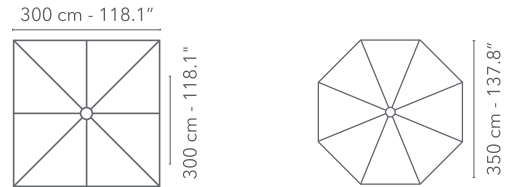

CUBA

Mid pole frame, eucalyptus wood.
Canopy is weatherproof and colour resistant.
Diameter of the pole: \varnothing 38 mm, 2.4".

CUBA

max. 39 km/h, 24.2 mph

UFCUB FRAME

	W60 eucalyptus
---	-----------------------

CUB-M

	300 X 300 CM	\varnothing 350 CM
	22 kg - 48.5 lbs nett excl. base	22 kg - 48.5 lbs nett excl. base
A	300 cm - 118.1"	350 cm - 137.8"
B	265 cm - 104.3"	234 cm - 92.1"
C	300 cm - 118.1"	365 cm - 143.7"