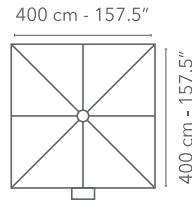

LUN-LED02 Luna LED light

400 X 400 CM

	54 kg - 119 lbs nett excl. base
A	464 cm - 182.7"
B	240 cm - 94.5"
C	290 cm - 114.2"
D	364 cm - 143.3"

400 x 400 cm

LIMA

Lima, a sturdy umbrella with an elegant look, is the newest addition to the range of Attitude umbrellas.