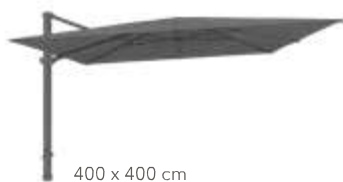

Free pole frame, powder coated aluminium.
 Canopy is weatherproof and colour resistant.
 Tilt in height, rotation 360°.

LIMA

NEW

LIMA

max. 45 km/h, 28 mph

UFLIM FRAME

	A01 white		A03 linen
	A30 anthracite		A32 black

UCLIM CANOPY

	C001 natural		C010 latte
	C101 cloud		C106 gris nature
	C204 night		C208 black
	C211 steel		C212 gasoline NEW
	C301 taupe		C304 walnut
	C402 tangerine		C409 brick
	C417 jeans		C424 spinach

Free pick: other fabrics on demand

UB BASE

	KIN-300-G04 silk grey granite
--	-------------------------------

IGB-FP-LARGE in ground base

OGB-FP-LARGE on ground base

UP COVER

KIN-L-X75 grey

UA ACCESSORIES

LUN-LED02 Luna LED light

400 X 400 CM

	54 kg - 119 lbs nett excl. base
A	464 cm - 182.7"
B	240 cm - 94.5"
C	290 cm - 114.2"
D	364 cm - 143.3"

400 x 400 cm

LIMA

Lima, a sturdy umbrella with an elegant look, is the newest addition to the range of Attitude umbrellas.