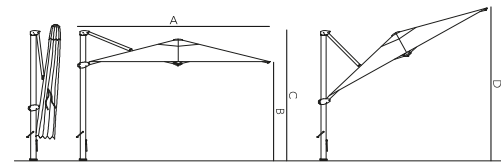

LUN-LED02 Luna LED light

400 X 400 CM

	54 kg - 119 lbs nett excl. base
A	464 cm - 182.7"
B	240 cm - 94.5"
C	290 cm - 114.2"
D	364 cm - 143.3"

400 x 400 cm

LIMA

Lima, a sturdy umbrella with an elegant look, is the newest addition to the range of Attitude umbrellas.

You can easily open and close the umbrella by means of the crank handle. By means of the rotation pin you can turn the umbrella 360° around its axis.

LIMA 400 x 400 cm A32 black C208 black with silk G04 grey granite base - BAY poufs