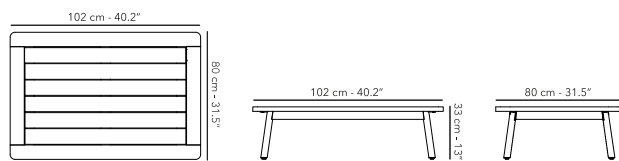

NERO

COFFEE TABLE 120 x 80 cm

	FUNERLT10 frame		W68 black teak

19.5 kg
43 lbs