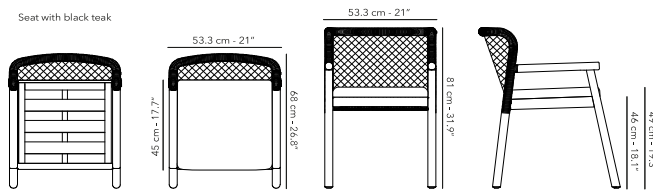

Black teak frame with hand woven rope.
Cushions are weatherproof and colour resistant.
Table top in solid teak.
Corrector available to touch-up teak.

NERO
NEW

DINING ARMCHAIR

	FUNERAC09 frame		W68R13 black teak & sand
	CUNERAC09 cushions		C015 brûlé cat. B
			C111 truffe cat. B

7 kg
15.4 lbs

Other fabrics upon request.
Find an overview on p. 225
Protection cover available.

DINING TABLE 240 x 100 cm

	FUNERDT44 frame		W68 black teak

68 kg
150 lbs