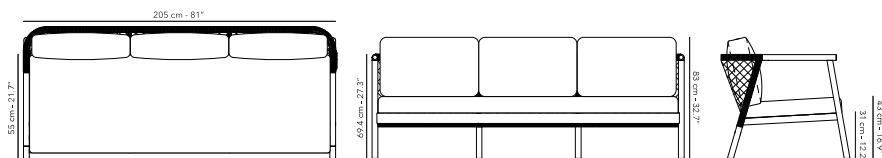

 37.7 kg
83.1 lbs

Other fabrics upon request.
Find an overview on p. 225
Protection cover available.

NERO

COFFEE TABLE 120 x 80 cm

	FUNERLT10 frame		W68 black teak
---	---------------------------	---	-----------------------