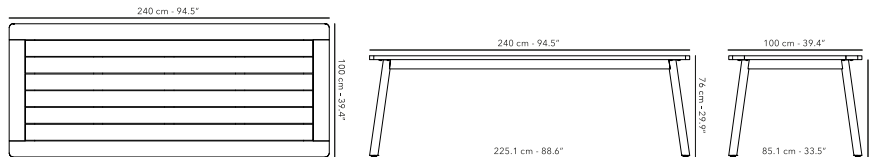

DINING TABLE 240 x 100 cm

	FUNERDT44 frame		W68 black teak
---	--------------------	---	----------------

 68 kg
150 lbs

DINING TABLE 300 x 100 cm

	FUNERDT47 frame		W68 black teak
---	--------------------	---	----------------