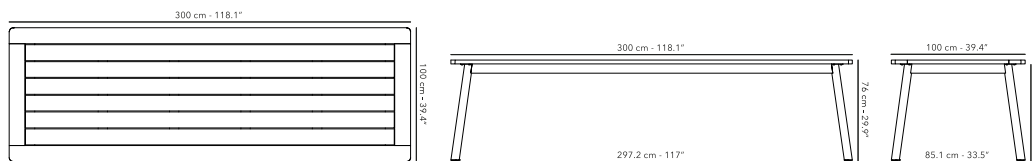

DINING TABLE 300 x 100 cm

	FUNERDT47 frame		W68 black teak

80 kg
176.4 lbs