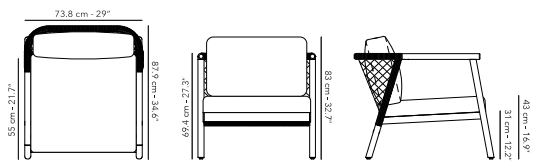

NERO

Black teak frame with hand woven rope.
Cushions are weatherproof and colour resistant.
Table top in solid teak.
Corrector available to touch-up teak.

LOUNGE CHAIR 1S

	FUNER1S07 frame		W68R13 black teak & sand
	CUNER1S07 cushions		C015 brûlé cat. B
			C111 truffe cat. B

15.1 kg
33.3 lbs

Other fabrics upon request.
Find an overview on p. 225
Protection cover available.

SOFA 2S

	FUNER2S07 frame		W68R13 black teak & sand
	CUNER2S07 cushions		C015 brûlé cat. B
			C111 truffe cat. B

26.5 kg
58.4 lbs

Other fabrics upon request.
Find an overview on p. 225
Protection cover available.