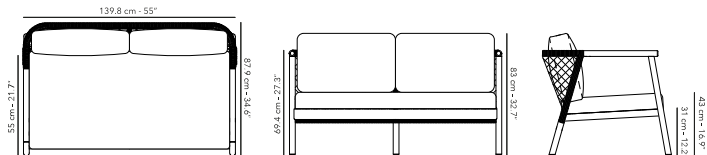

NERO

Black teak frame with hand woven rope.
Cushions are weatherproof and colour resistant.
Table top in solid teak.
Corrector available to touch-up teak.

LOUNGE CHAIR 1S

	FUNER1S07 frame		W68R13 black teak & sand
	CUNER1S07 cushions		C015 brûlé cat. B
			C111 truffe cat. B

15.1 kg
33.3 lbs

Other fabrics upon request.
Find an overview on p. 225
Protection cover available.

SOFA 2S

	FUNER2S07 frame		W68R13 black teak & sand
	CUNER2S07 cushions		C015 brûlé cat. B
			C111 truffe cat. B

26.5 kg
58.4 lbs

Other fabrics upon request.
Find an overview on p. 225
Protection cover available.

SOFA 3S

	FUNER3S07 frame		W68R13 black teak & sand
	CUNER3S07 cushions		C015 brûlé cat. B
			C111 truffe cat. B

37.7 kg
83.1 lbs

Other fabrics upon request.
Find an overview on p. 225
Protection cover available.